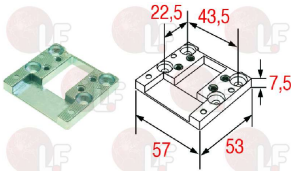

Suitable for:

Suitable for:

3242096 PLATE FOR DOOR STRIKE PIN 30-43 mm

3242097 PLATE FOR DOOR STRIKE PIN 51-65 mm

RAHRBACH 2105062

RAHRBACH 6000-020715

RAHRBACH 2105083

RAHRBACH 6000-020733

3242439 ROLL FOR JUMBO

3242098 SEAL 7.5 mm