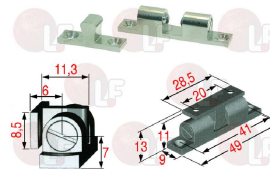

## Handles

**3242540 BUMP PLATE 71-85 mm**

RAHRBACH 2105084

RAHRBACH 6000-02.0734

**3242309 CATCH ERGO 6190 W/CHROME PL.LOCK**  
base length 185.5x23.5x75h mm  
mounting distance 150 mm  
RAHRBACH

RAHRBACH 2103084

RAHRBACH 6190-021023

**3242308 CATCH ERGO 6190 WO/CHROME PL.LOCK**  
base length 185.5x23.5x75h mm  
mounting distance 150 mm  
RAHRBACH

RAHRBACH 2103083

RAHRBACH 6190-020998

**3242303 CATCH 6195 49 mm - 28.5 mm**  
mounting distance 41 mm - 20 mm  
RAHRBACH

RAHRBACH 2130002

RAHRBACH 6195-041901

**3242299 CATCH 6195 59 mm - 37 mm**  
mounting distance 50 mm - 28 mm  
RAHRBACH

RAHRBACH 2130004

RAHRBACH 6195-041903

**3242298 CATCH 6195 69 mm - 42 mm**  
mounting distance 57 mm - 30 mm  
RAHRBACH