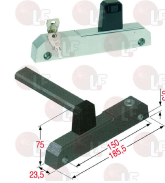

## Handles

**3242540 BUMP PLATE 71-85 mm**

RAHRBACH 2105084

RAHRBACH 6000-02.0734

**3242309 CATCH ERGO 6190 W/CHROME PL.LOCK**  
base length 185.5x23.5x75h mm  
mounting distance 150 mm  
RAHRBACH

RAHRBACH 2103084

RAHRBACH 6190-021023

**3242308 CATCH ERGO 6190 WO/CHROME PL.LOCK**  
base length 185.5x23.5x75h mm  
mounting distance 150 mm  
RAHRBACH

RAHRBACH 2103083

RAHRBACH 6190-020998

**3242303 CATCH 6195 49 mm - 28.5 mm**  
mounting distance 41 mm - 20 mm  
RAHRBACH