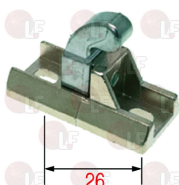

3242221 CHROME-PLATED ADJUSTABLE DOOR STRIKE
base length 38x18x31 mm
fixing distance 26 mm
RAHRBACH