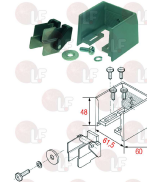

Suitable for:

Suitable for:

**3242096 PLATE FOR DOOR STRIKE PIN 30-43 mm**

**3242097 PLATE FOR DOOR STRIKE PIN 51-65 mm**

RAHRBACH 2105062

RAHRBACH 6000-020715

RAHRBACH 2105083

RAHRBACH 6000-020733

**3242439 ROLL FOR JUMBO**

**3242098 SEAL 7.5 mm**

RAHRBACH 2105140

RAHRBACH 6000-020017

RAHRBACH 2105066

RAHRBACH 6000-020719

**3242306 SHIM 5 mm**  
RAHRBACH

**3242095 UPPER GRIPPING ASSEMBLY**