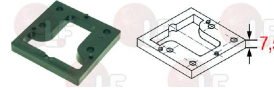

RAHRBACH 2105140

RAHRBACH 6000-020017

RAHRBACH 2105066

RAHRBACH 6000-020719

3242306 SHIM 5 mm
RAHRBACH

3242095 UPPER GRIPPING ASSEMBLY