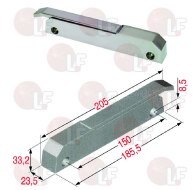

## Handles

**3242540 BUMP PLATE 71-85 mm**

RAHRBACH 2105084

RAHRBACH 6000-02.0734

**3242309 CATCH ERGO 6190 W/CHROME PL.LOCK**  
base length 185.5x23.5x75h mm  
mounting distance 150 mm  
RAHRBACH

RAHRBACH 2103084

RAHRBACH 2105069

RAHRBACH 6000-020532

RAHRBACH 2105070

RAHRBACH 6000-020533

**3242307 LOCKING HANDLE ERGO 6188 W.CHROME PL. LO**

straight handle  
base length 185.5x23.5x33.2h mm  
distance between holes 150 mm  
RAHRBACH

**3242221 CHROME-PLATED ADJUSTABLE DOOR STRIKE**

base length 38x18x31 mm  
fixing distance 26 mm  
RAHRBACH

RAHRBACH 2103002

RAHRBACH 6188-020251

RAHRBACH 2103012

RAHRBACH 6188-02.0207

**3242220 LOCKING WITHOUT CHROM.KEY LOCK ERGO 6188**

RAHRBACH - distance between holes 150 mm  
base length 185.5x23.5x33.2h mm

**3242221 CHROME-PLATED ADJUSTABLE DOOR STRIKE**

base length 38x18x31 mm  
fixing distance 26 mm  
RAHRBACH

RAHRBACH 00000002103001