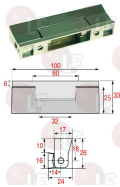

RAHRBACH 2161002

RAHRBACH 4484-020285

RAHRBACH 2161003

RAHRBACH 4484-020082

3053883 CHROME PLATED HINGE 4500/14
length 100 mm - mounting distance 80 mm

3053884 CHROME PLATED HINGE 4500/23
length 100 mm - mounting distance 80 mm