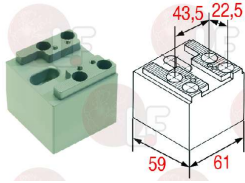

## Handles

**3242540 BUMP PLATE 71-85 mm**

RAHRBACH 2105084

RAHRBACH 6000-02.0734

**3242309 CATCH ERGO 6190 W/CHROME PL.LOCK**  
base length 185.5x23.5x75h mm  
mounting distance 150 mm  
RAHRBACH

RAHRBACH 2103084

RAHRBACH 6190-021023

**3242308 CATCH ERGO 6190 WO/CHROME PL.LOCK**  
base length 185.5x23.5x75h mm  
mounting distance 150 mm  
RAHRBACH

RAHRBACH 2103083

RAHRBACH 6190-020998

**3242303 CATCH 6195 49 mm - 28.5 mm**  
mounting distance 41 mm - 20 mm  
RAHRBACH