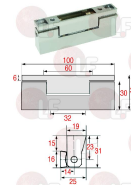

## Handles

**3242540 BUMP PLATE 71-85 mm**

RAHRBACH 2105084

RAHRBACH 6000-02.0734

**3242309 CATCH ERGO 6190 W/CHROME PL.LOCK**  
base length 185.5x23.5x75h mm  
mounting distance 150 mm  
RAHRBACH

RAHRBACH 2103084

## Hinges, catches and accessories

**3053881 CHROME PLATED HINGE 4484**  
length 100 mm - mounting distance 60 mm

**3053882 CHROME PLATED HINGE 4484**  
length 100 mm - mounting distance 60 mm

RAHRBACH 2161002