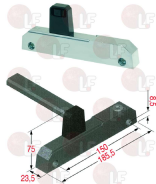

## Handles

**3242540 BUMP PLATE 71-85 mm**

RAHRBACH 2105084

RAHRBACH 6000-02.0734

**3242309 CATCH ERGO 6190 W/CHROME PL.LOCK**  
base length 185.5x23.5x75h mm  
mounting distance 150 mm  
RAHRBACH

RAHRBACH 2103084

RAHRBACH 6190-021023

**3242308 CATCH ERGO 6190 WO/CHROME PL.LOCK**  
base length 185.5x23.5x75h mm  
mounting distance 150 mm  
RAHRBACH

RAHRBACH 2103083

RAHRBACH 6190-020998

**3242303 CATCH 6195 49 mm - 28.5 mm**  
mounting distance 41 mm - 20 mm  
RAHRBACH