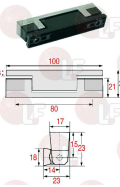

## Handles

**3242540 BUMP PLATE 71-85 mm**

RAHRBACH 2105084

RAHRBACH 6000-02.0734

**3242309 CATCH ERGO 6190 W/CHROME PL.LOCK**  
base length 185.5x23.5x75h mm  
mounting distance 150 mm  
RAHRBACH

RAHRBACH 2103084

## Hinges, catches and accessories

**3053881 CHROME PLATED HINGE 4484**  
length 100 mm - mounting distance 60 mm

**3053882 CHROME PLATED HINGE 4484**  
length 100 mm - mounting distance 60 mm

RAHRBACH 2161002

RAHRBACH 4484-020285

RAHRBACH 2161003

RAHRBACH 4484-020082

**3053883 CHROME PLATED HINGE 4500/14**  
length 100 mm - mounting distance 80 mm

**3053884 CHROME PLATED HINGE 4500/23**  
length 100 mm - mounting distance 80 mm