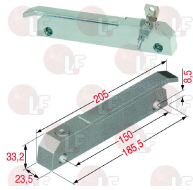

RAHRBACH 2103002

RAHRBACH 6188-020251

RAHRBACH 2103012

RAHRBACH 6188-02.0207

3242220 LOCKING WITHOUT CHROM.KEY LOCK ERGO 6188

RAHRBACH - distance between holes 150 mm
base length 185.5x23.5x33.2h mm

3242221 CHROME-PLATED ADJUSTABLE DOOR STRIKE

base length 38x18x31 mm
fixing distance 26 mm
RAHRBACH