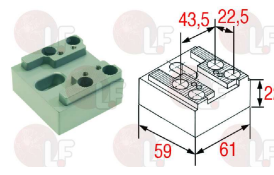

Suitable for:

Suitable for:

3242096 PLATE FOR DOOR STRIKE PIN 30-43 mm

3242097 PLATE FOR DOOR STRIKE PIN 51-65 mm

RAHRBACH 2105062

RAHRBACH 6000-020715

RAHRBACH 2105083

RAHRBACH 6000-020733

3242439 ROLL FOR JUMBO

3242098 SEAL 7.5 mm