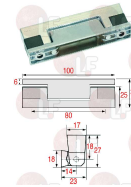

RAHRBACH 2166010

RAHRBACH 4500-020397

RAHRBACH 4500-020400

RAHRBACH 2166008

RAHRBACH 4500-020398

RAHRBACH 4500-020460

RAHRBACH 4500-020433