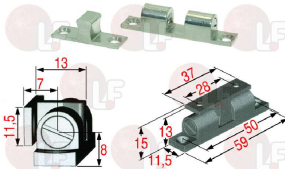

## Handles

**3242540 BUMP PLATE 71-85 mm**

RAHRBACH 2105084

RAHRBACH 6000-02.0734

**3242309 CATCH ERGO 6190 W/CHROME PL.LOCK**  
base length 185.5x23.5x75h mm  
mounting distance 150 mm  
RAHRBACH

RAHRBACH 2103084

RAHRBACH 6190-021023

**3242308 CATCH ERGO 6190 WO/CHROME PL.LOCK**  
base length 185.5x23.5x75h mm  
mounting distance 150 mm  
RAHRBACH

RAHRBACH 2103083

RAHRBACH 6190-020998

**3242303 CATCH 6195 49 mm - 28.5 mm**  
mounting distance 41 mm - 20 mm  
RAHRBACH

RAHRBACH 2130002

RAHRBACH 6195-041901

**3242299 CATCH 6195 59 mm - 37 mm**  
mounting distance 50 mm - 28 mm  
RAHRBACH

RAHRBACH 2130004

RAHRBACH 6195-041903

**3242298 CATCH 6195 69 mm - 42 mm**  
mounting distance 57 mm - 30 mm  
RAHRBACH