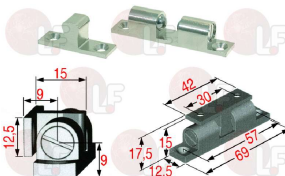

## Handles

**3242540 BUMP PLATE 71-85 mm**

RAHRBACH 2105084

RAHRBACH 6000-02.0734

**3242309 CATCH ERGO 6190 W/CHROME PL.LOCK**  
base length 185.5x23.5x75h mm  
mounting distance 150 mm  
RAHRBACH

RAHRBACH 2103084

RAHRBACH 6190-021023

**3242308 CATCH ERGO 6190 WO/CHROME PL.LOCK**  
base length 185.5x23.5x75h mm  
mounting distance 150 mm  
RAHRBACH

RAHRBACH 2103083

RAHRBACH 6190-020998

**3242303 CATCH 6195 49 mm - 28.5 mm**  
mounting distance 41 mm - 20 mm  
RAHRBACH

RAHRBACH 2130002

RAHRBACH 6195-041901

**3242299 CATCH 6195 59 mm - 37 mm**  
mounting distance 50 mm - 28 mm  
RAHRBACH

RAHRBACH 2130004

RAHRBACH 6195-041903

**3242298 CATCH 6195 69 mm - 42 mm**  
mounting distance 57 mm - 30 mm  
RAHRBACH